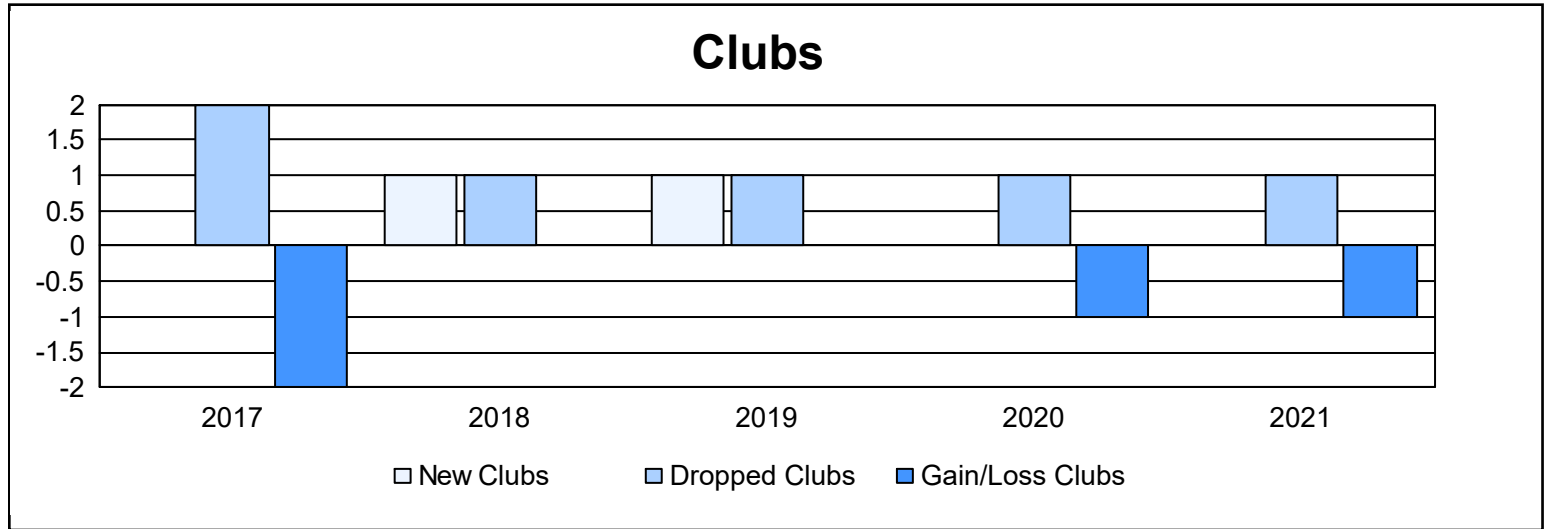

Year	New Clubs	Dropped Clubs	Gain/ Loss Clubs	New Members	Charter Members	Reinstate Members	Transfer Members	Total Member Added	Total Members Dropped	Gain/ Loss Members
2016-2017	0	2	-2	102	0	4	2	108	170	-62
2017-2018	1	1	0	126	26	7	5	164	129	35
2018-2019	1	1	0	91	26	6	1	124	123	1
2019-2020	0	1	-1	80	0	1	2	83	117	-34
2020-2021	0	1	-1	75	0	2	4	81	188	-107
<b>Average</b>	<b>0</b>	<b>1</b>	<b>-1</b>	<b>95</b>	<b>10</b>	<b>4</b>	<b>3</b>	<b>112</b>	<b>145</b>	<b>-33</b>

### Membership Composition June 2021 Cumulative