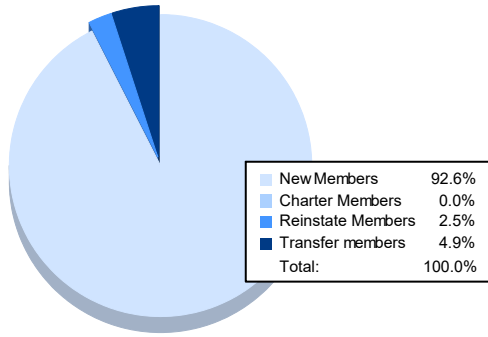

Year	New Clubs	Dropped Clubs	Gain/ Loss Clubs	New Members	Charter Members	Reinstate Members	Transfer Members	Total Member Added	Total Members Dropped	Gain/ Loss Members
2016-2017	0	2	-2	102	0	4	2	108	170	-62
2017-2018	1	1	0	126	26	7	5	164	129	35
2018-2019	1	1	0	91	26	6	1	124	123	1
2019-2020	0	1	-1	80	0	1	2	83	117	-34
2020-2021	0	1	-1	75	0	2	4	81	188	-107
<b>Average</b>	<b>0</b>	<b>1</b>	<b>-1</b>	<b>95</b>	<b>10</b>	<b>4</b>	<b>3</b>	<b>112</b>	<b>145</b>	<b>-33</b>

### Membership Composition June 2021 Cumulative