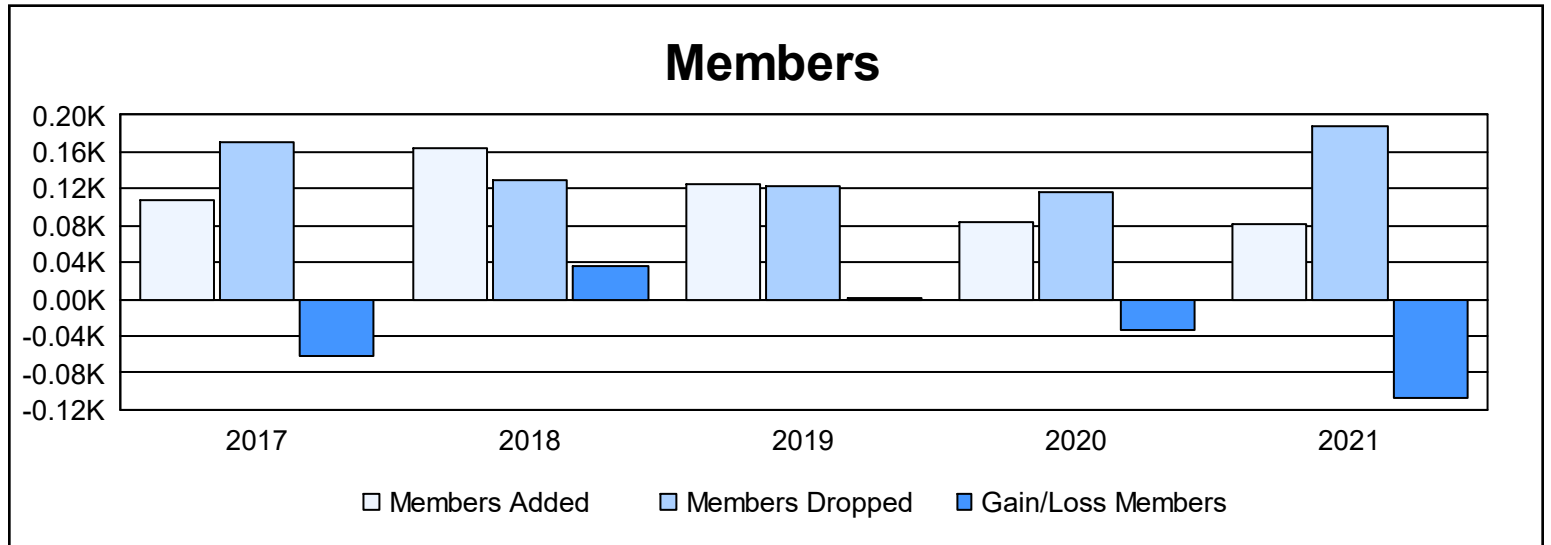

Year	New Clubs	Dropped Clubs	Gain/ Loss Clubs	New Members	Charter Members	Reinstate Members	Transfer Members	Total Member Added	Total Members Dropped	Gain/ Loss Members
2016-2017	0	2	-2	102	0	4	2	108	170	-62
2017-2018	1	1	0	126	26	7	5	164	129	35
2018-2019	1	1	0	91	26	6	1	124	123	1
2019-2020	0	1	-1	80	0	1	2	83	117	-34
2020-2021	0	1	-1	75	0	2	4	81	188	-107
<b>Average</b>	<b>0</b>	<b>1</b>	<b>-1</b>	<b>95</b>	<b>10</b>	<b>4</b>	<b>3</b>	<b>112</b>	<b>145</b>	<b>-33</b>

### Membership Composition June 2021 Cumulative